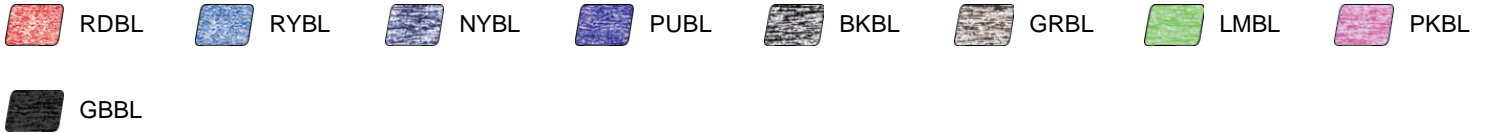

## #419600 **WOMEN'S** BLEND WOMEN'S TEE

- Badger heat seal logo on left sleeve
- Self-fabric collar
- Badger sport paneled shoulder for maximum movement
- Double-needle hem
- 100% Sublimated Polyester moisture management/antimicrobial fabric

### COLORS