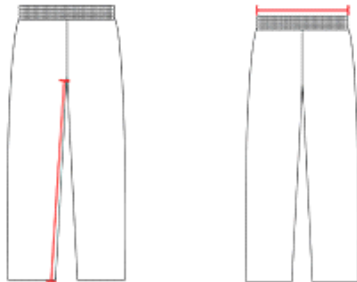

#147900 MEN'S PRO HEATHER FLEECE PANT

- 100% Heathered Polyester moisture management fabric
- Double-needle hem
- Two deep side pockets
- Covered elastic waistband with drawcord
- Embroidered badger logo on left sleeve

COLORS

SPECIFICATIONS

Color	XS	S	M	L	XL	2XL	3XL	4XL
Piece Weight measured in pounds	1.18	1.18	1.18	1.18	1.18	1.18	1.18	1.18
Spec Inseam	28 1/2	29 1/2	30 1/2	31 1/2	32 1/2	33	33 1/2	34
Case Count # of units per case	24	24	24	24	24	24	12	12

HOW TO MEASURE

These product specifications reference a product's measurements. For sizing information and guidance, please reference our sizing charts.

WAIST WIDTH

Measured across the top of the waist opening.

INSEAM

Measured from crotch point to bottom leg opening.