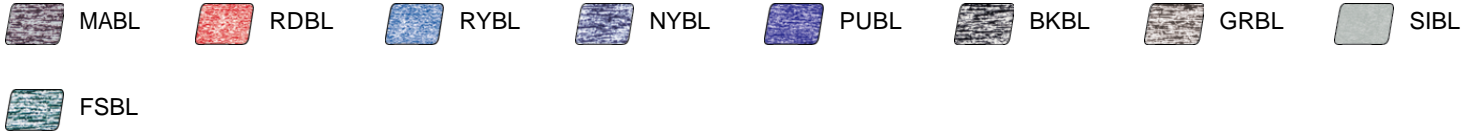

#419400 MEN'S BLEND L/S TEE

- Badger heat seal logo on left sleeve
- Badger Sport paneled shoulder for maximum movement
- Double-needle hem
- 100% Sublimated Polyester moisture management/antimicrobial fabric
- Self-fabric collar and cuffs

COLORS

SPECIFICATIONS

Color	XS	S	M	L	XL	2XL	3XL	4XL
Piece Weight measured in pounds	0.36	0.36	0.36	0.36	0.36	0.36	0.36	0.36
Spec Body Length measured in inches	28	29 1/2	30 1/2	31 1/2	32 1/2	33 1/2	34 1/2	35 1/2
Spec Chest Width measured in inches	17	19	21	23	25	27	29	31
Case Count # of units per case	36	36	36	36	36	36	24	24