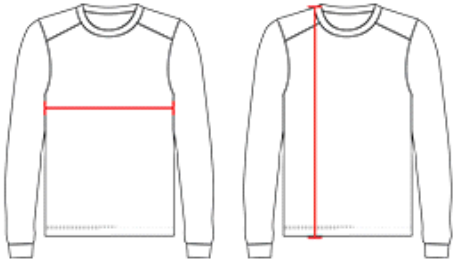

#419400 MEN'S BLEND L/S TEE

- Badger heat seal logo on left sleeve
- Badger Sport paneled shoulder for maximum movement
- Double-needle hem
- 100% Sublimated Polyester moisture management/antimicrobial fabric
- Self-fabric collar and cuffs

COLORS

SPECIFICATIONS

Color	XS	S	M	L	XL	2XL	3XL	4XL
Piece Weight measured in pounds	0.36	0.36	0.36	0.36	0.36	0.36	0.36	0.36
Spec Body Length measured in inches	28	29 1/2	30 1/2	31 1/2	32 1/2	33 1/2	34 1/2	35 1/2
Spec Chest Width measured in inches	17	19	21	23	25	27	29	31
Case Count # of units per case	36	36	36	36	36	36	24	24

HOW TO MEASURE

These product specifications reference a product's measurements.
For sizing information and guidance, please reference our sizing charts.

BODY LENGTH

Measured on the front from the shoulder/neck intersection to the bottom of the garment.