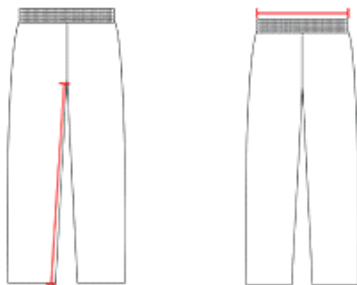

#640SL **MEN'S** ADULT FOOTBALL PANT

- 100% Stretch Polyester Dazzle Cloth Withspecial Knit-In Stretch Characteristics
- Five Panel Back Construction With Duke Crotch
- Mesh Thigh And Knee Pad Pocket
- Slotted Elastic Waist
- Cover seamed throughout for additional strength

COLORS

SPECIFICATIONS

Color	S	M	L	XL	2XL	3XL
Piece Weight measured in pounds	0.51	0.51	0.51	0.51	0.51	0.51
Case Count # of units per case	60	60	60	60	60	60

HOW TO MEASURE

These product specifications reference a product's measurements. For sizing information and guidance, please reference our sizing charts.

WAIST WIDTH

Measured across the top of the waist opening.

INSEAM

Measured from crotch point to bottom leg opening.