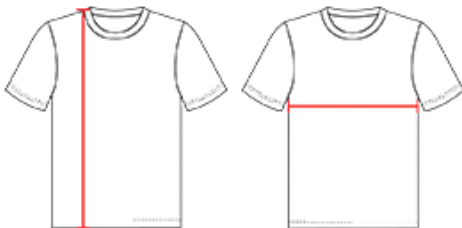

HOW TO MEASURE

These product specifications reference a product's measurements. For sizing information and guidance, please reference our sizing charts.

BODY LENGTH

Measured on the front from the shoulder/neck intersection to the bottom of the garment.

CHEST WIDTH

Measured across the chest, 1" below the armhole seam.