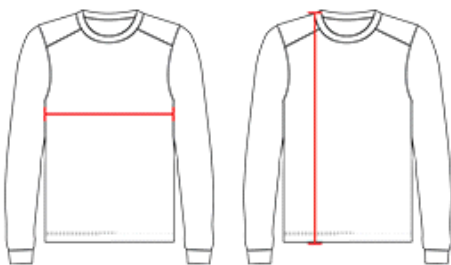

HOW TO MEASURE

These product specifications reference a product's measurements. For sizing information and guidance, please reference our sizing charts.

BODY LENGTH

Measured on the front from the shoulder/neck intersection to the bottom of the garment.

CHEST WIDTH

Measured across the chest, 1" below the armhole seam.