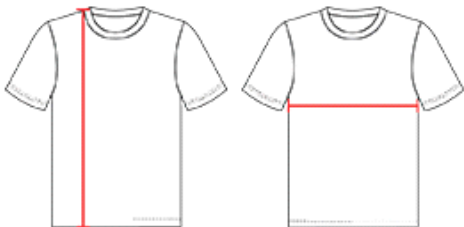

#831VSJG **GIRLS'** GIRLS DIG SHORT SLEEVE VOLLEYBALL JERSEY

- 100% Extreme Microfiber Cationic Colorfast Polyester With Moisture Management Fibers
- 60% Cationic Colorfast Polyester/40% Polyesterwith Moisture Management Fibers
- Solid Color Body With Matching Body Color Heatherraglan Sleeves
- Side And Front Collar Inserts
- Body Fabric Has Powerful Stretch And Recovery Forfull Range Of Motion In All Areas
- Flat Lock Seamed At Armholes To Reduce Frictionand Improve Durability

COLORS

SPECIFICATIONS

Color	S	M	L
Piece Weight measured in pounds	0.25	0.25	0.25
Case Count # of units per case	110	110	110

HOW TO MEASURE

These product specifications reference a product's measurements. For sizing information and guidance, please reference our sizing charts.

BODY LENGTH

Measured on the front from the shoulder/neck intersection to the bottom of the garment.

CHEST WIDTH

Measured across the chest, 1" below the armhole seam.