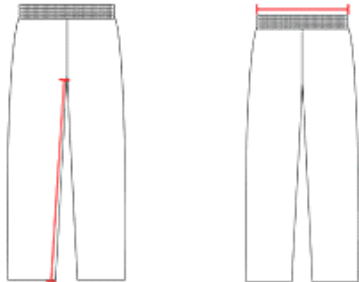

#610RUSY **YOUTH** YOUTH INTERCEPTION FOOTBALL PANT

- 100% Flex Stretch Double Knit 12 Oz. Polyester
- Five Panel Back Construction With No-Fly Crotch
- Thigh And Knee Pad Pocket
- Internal Slotted Elastic Waist
- Inner Drawcord

COLORS

SPECIFICATIONS

Color	S	M	L	XL
Piece Weight measured in pounds	0.51	0.51	0.51	0.51
Case Count # of units per case	24	24	24	24

HOW TO MEASURE

These product specifications reference a product's measurements. For sizing information and guidance, please reference our sizing charts.

WAIST WIDTH

Measured across the top of the waist opening.

INSEAM

Measured from crotch point to bottom leg opening.