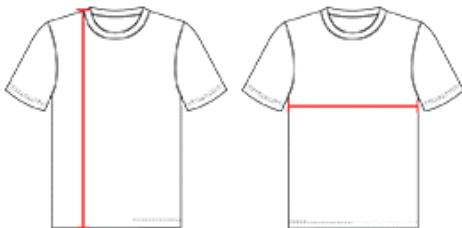

#537JY YOUTH YOUTH BASKETBALL JERSEY

- 100% Extreme Plaited Knit Cationic Polyester With Moisture Management Fibers
- 100% Extreme Pin Dot Mesh Cationic Colorfast Polyester With Moisture Management Fibers
- 81% Cationic Colorfast Polyester / 19% Spandex "No-Pull" Fabric With Moisture Management Fibers
- Solid Color Jersey With Extreme Plaited Knitfront Body And Extreme Pin Dot Mesh Back For breathability And Comfort
- Straight Hemmed Armholes And Bottom
- Entire Jersey Is Top Stitched For Durability Appearance And Comfort

COLORS

SPECIFICATIONS

Color	S	M	L	L	XL
Piece Weight measured in pounds	0.51	0.51	0.51	0.51	0.51
Case Count # of units per case	80	80	80	120	80

HOW TO MEASURE

These product specifications reference a product's measurements. For sizing information and guidance, please reference our sizing charts.

BODY LENGTH

Measured on the front from the shoulder/neck intersection to the bottom of the garment.

CHEST WIDTH

Measured across the chest, 1" below the armhole seam.