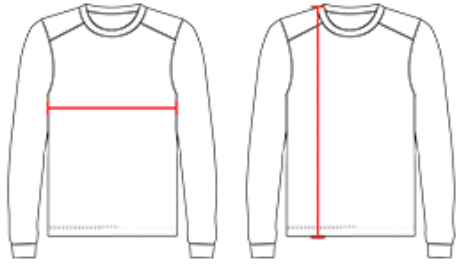

#410500 MEN'S B-CORE L/S HOOD TEE

- Badger heat seal logo on left sleeve
- Badger Sport paneled shoulder for maximum movement
- 100% polyester moisture management/antimicrobial performance fabric
- Self- fabric hood with drawcord
- Double-needle hem

COLORS

SPECIFICATIONS

| Color | XS | S | M | L | XL | 2XL | 3XL | 4XL |
|---|--------|--------|--------|--------|--------|--------|--------|--------|
| Piece Weight measured in pounds | 0.40 | 0.40 | 0.40 | 0.40 | 0.40 | 0.40 | 0.40 | 0.40 |
| Spec Body Length measured in inches | 28 1/2 | 29 1/2 | 30 1/2 | 31 1/2 | 32 1/2 | 33 1/2 | 34 1/2 | 35 1/2 |
| Spec Chest Width measured in inches | 17 | 19 | 21 | 23 | 25 | 27 | 29 | 31 |
| Case Count # of units per case | 36 | 36 | 36 | 36 | 36 | 36 | 24 | 24 |

HOW TO MEASURE

These product specifications reference a product's measurements.
For sizing information and guidance, please reference our sizing charts.

BODY LENGTH

Measured on the front from the shoulder/neck intersection to the bottom of the garment.