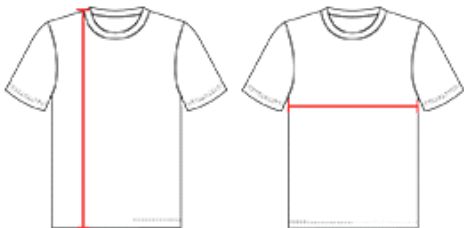

#52MBFJ **MEN'S** ADULT FULL BUTTON LIGHTWEIGHT BASEBALL JERSEY

- 100% Extreme Dura Light Mesh Cationic Colorfast Polyester
- Six Button Front (Spaced For Lettering)
- Set-in Sleeves
- Scoop Hemmed Bottom

COLORS

SPECIFICATIONS

Color	S	M	L	L	XL	XL	2XL	3XL
Piece Weight measured in pounds	0.58	0.58	0.58	0.58	0.58	0.58	0.58	0.58
Case Count # of units per case	72	72	72	200	72	200	72	72

HOW TO MEASURE

These product specifications reference a product's measurements. For sizing information and guidance, please reference our sizing charts.

BODY LENGTH

Measured on the front from the shoulder/neck intersection to the bottom of the garment.

CHEST WIDTH

Measured across the chest, 1" below the armhole seam.