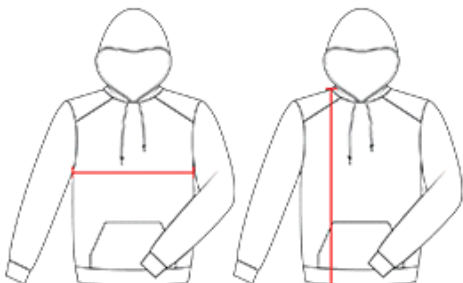

#246200 YOUTH SPORT BLEND YOUTH HOOD

- 100% Polyester moisture management fabric
- Front pouch pocket with hook and loop closures for headset opening
- Sublimated shoulder panels and sleeves
- No drawcord on youth garments
- Self-fabric cuffs & waistband

COLORS

SPECIFICATIONS

Color	XS	S	M	L	XL
Piece Weight measured in pounds	1.06	1.06	1.06	1.06	1.06
Spec Body Length measured in inches	21	23	25	27	29
Spec Chest Width measured in inches	17	18	19	20	21
Case Count # of units per case	24	24	24	24	24

HOW TO MEASURE

These product specifications reference a product's measurements. For sizing information and guidance, please reference our sizing charts.

BODY LENGTH

Measured on the front from the shoulder/neck intersection to the bottom of the garment.