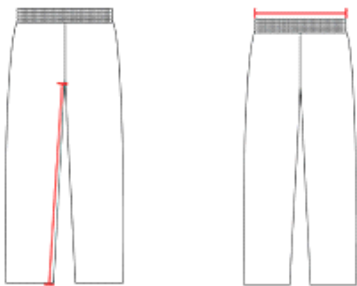

#221500 YOUTH

ATHLETIC FLEECE YOUTH JOGGER PANT

- 9.5 oz. Ringspun 60% cotton/ 40% Polyester
- Embroidered badger logo on left hip
- Tapered fit in lower leg
- Reinforced Spandex rib knit cuffs
- Two deep side pockets
- Covered elastic waistband with drawcord

COLORS

SPECIFICATIONS

| Color | XS | S | M | L | XL |
|---|------|--------|------|--------|------|
| Piece Weight measured in pounds | 0.90 | 0.90 | 0.90 | 0.90 | 0.90 |
| Spec Inseam | 24 | 24 1/2 | 25 | 25 1/2 | 26 |
| Case Count # of units per case | 24 | 24 | 24 | 24 | 24 |

HOW TO MEASURE

These product specifications reference a product's measurements. For sizing information and guidance, please reference our sizing charts.

WAIST WIDTH

Measured across the top of the waist opening.

INSEAM

Measured from crotch point to bottom leg opening.