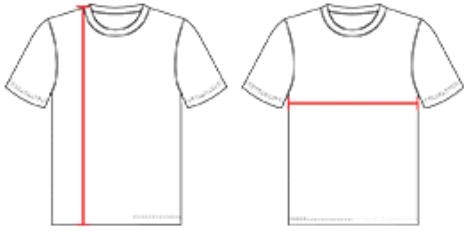

#212000 **YOUTH** B-CORE YOUTH TEE

- Badger heat seal logo on left sleeve
- Self-fabric collar
- Badger sport paneled shoulder for maximum movement
- 100% Polyester moisture management/antimicrobial performance fabric
- Double-needle hem

COLORS

SPECIFICATIONS

Color	XS	S	M	L	XL
Piece Weight measured in pounds	0.25	0.25	0.25	0.25	0.25
Spec Body Length measured in inches	21	23	25	26	27
Spec Chest Width measured in inches	15	16	17	18	19
Case Count # of units per case	36	36	36	36	36

HOW TO MEASURE

These product specifications reference a product's measurements.
For sizing information and guidance, please reference our sizing charts.

BODY LENGTH

Measured on the front from the shoulder/neck intersection to the bottom of the garment.