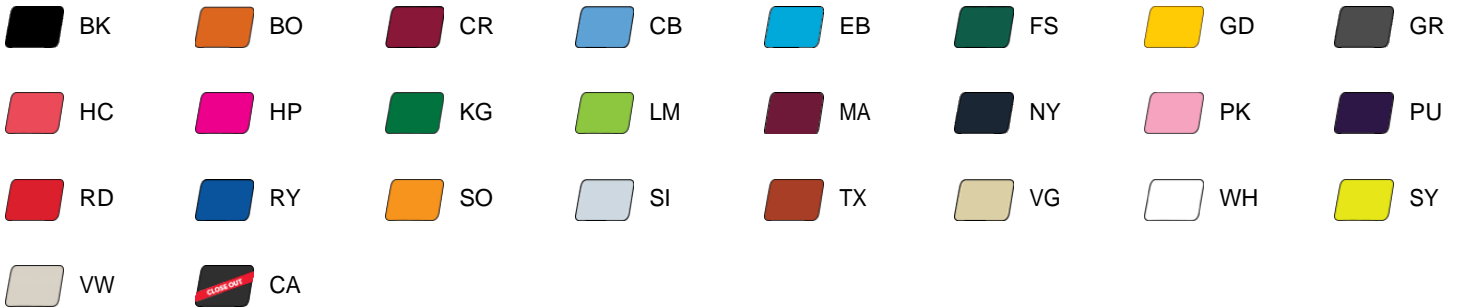

#212000 **YOUTH** B-CORE YOUTH TEE

- Badger heat seal logo on left sleeve
- Self-fabric collar
- Badger sport paneled shoulder for maximum movement
- 100% Polyester moisture management/antimicrobial performance fabric
- Double-needle hem

COLORS

SPECIFICATIONS

Color	XS	S	M	L	XL
Piece Weight measured in pounds	0.25	0.25	0.25	0.25	0.25
Spec Body Length measured in inches	21	23	25	26	27
Spec Chest Width measured in inches	15	16	17	18	19
Case Count # of units per case	36	36	36	36	36