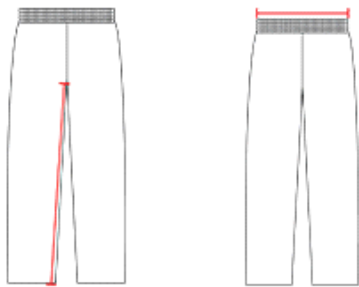

#689S MEN'S ADULT INTEGRATED FOOTBALL PANT

- 85% Polyester/15% Spandex (9 Oz.)
- High Abrasion Resistance And Extreme Compression Fabric
- Five panel construction with No-Fly crotch
- Five Sewn-In Eva Pads

COLORS

SPECIFICATIONS

| Color | S | M | L | XL | 2XL | 3XL |
|---|------|------|------|------|------|------|
| Piece Weight measured in pounds | 0.51 | 0.51 | 0.51 | 0.51 | 0.51 | 0.51 |
| Case Count # of units per case | 10 | 10 | 10 | 10 | 10 | 10 |

HOW TO MEASURE

These product specifications reference a product's measurements. For sizing information and guidance, please reference our sizing charts.

WAIST WIDTH

Measured across the top of the waist opening.

INSEAM

Measured from crotch point to bottom leg opening.