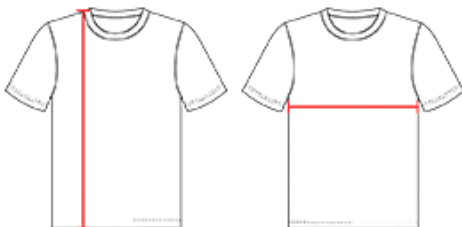

COLORS

SPECIFICATIONS

Color	S	M	L	XL	2XL	3XL	4XL	XS
Piece Weight measured in pounds	0.50	0.50	0.50	0.50	0.50	0.50	0.50	0.50
Spec Body Length measured in inches	28.5	29.5	30.5	31.5	32.5	33.5	34.5	27.5
Spec Chest Width measured in inches	19	21	23	25	27	29	31	17
Case Count # of units per case	36	36	36	36	36	24	24	36

HOW TO MEASURE

These product specifications reference a product's measurements. For sizing information and guidance, please reference our sizing charts.

BODY LENGTH

Measured on the front from the shoulder/neck intersection to the bottom of the garment.