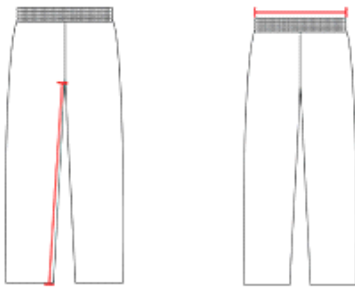

#655WLB MEN'S

ADULT CRUSH PREMIER BRAIDED BASEBALL PANT

- 100% Dura-Stretch double-knit polyester
- Relaxed fit wide leg with open hemmed bottom
- Leg opening has a hook and loop closure mechanism for instant seam adjustment
- Single row colored 3/16" soutache sewn down both sides of pant
- Double layer knee construction for enhanced sliding protection
- 100% DURA-Light mesh vented back knee for increased breathability and comfort
- 2 1/2" Gripper elastic waistband for a secure uniform fit
- 5 pro-style belt loops
- Zipper fly-two snap closure

COLORS

SPECIFICATIONS

Color	S	M	L	XL	2XL	3XL
Piece Weight measured in pounds	0.54	0.54	0.54	0.54	0.54	0.54
Case Count # of units per case	38	38	38	38	38	38

HOW TO MEASURE

These product specifications reference a product's measurements. For sizing information and guidance, please reference our sizing charts.

WAIST WIDTH

Measured across the top of the waist opening.

INSEAM

Measured from crotch point to bottom leg opening.