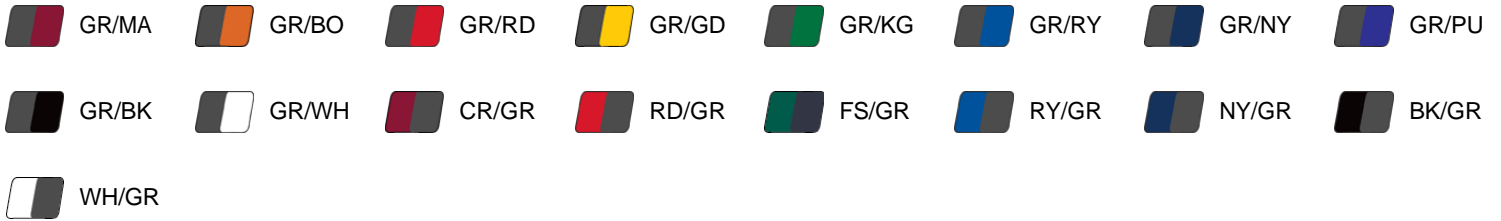

#415700 MEN'S DRIVE L/S TEE

- Badger heat seal logo on left sleeve
- Self-fabric collar
- Front and back contrast inserts with piping
- 100% polyester moisture management/antimicrobial performance fabric
- Double-needle hem

COLORS

SPECIFICATIONS

Color	S	M	L	XL	2XL	3XL	4XL
Piece Weight measured in pounds	0.36	0.36	0.36	0.36	0.36	0.36	0.36
Spec Body Length measured in inches	29 1/2	30 1/2	31 1/2	32 1/2	33 1/2	34 1/2	35 1/2
Spec Chest Width measured in inches	19	21	23	25	27	29	31
Case Count # of units per case	36	36	36	36	36	24	24