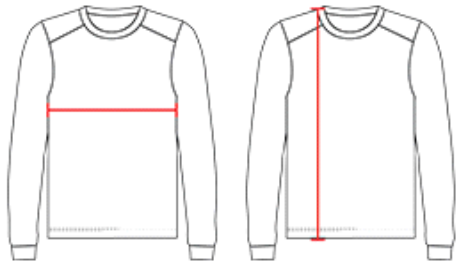

#415700 MEN'S DRIVE L/S TEE

- Badger heat seal logo on left sleeve
- Self-fabric collar
- Front and back contrast inserts with piping
- 100% polyester moisture management/antimicrobial performance fabric
- Double-needle hem

COLORS

SPECIFICATIONS

Color	S	M	L	XL	2XL	3XL	4XL
Piece Weight measured in pounds	0.36	0.36	0.36	0.36	0.36	0.36	0.36
Spec Body Length measured in inches	29 1/2	30 1/2	31 1/2	32 1/2	33 1/2	34 1/2	35 1/2
Spec Chest Width measured in inches	19	21	23	25	27	29	31
Case Count # of units per case	36	36	36	36	36	24	24

HOW TO MEASURE

These product specifications reference a product's measurements.
For sizing information and guidance, please reference our sizing charts.

BODY LENGTH

Measured on the front from the shoulder/neck intersection to the bottom of the garment.