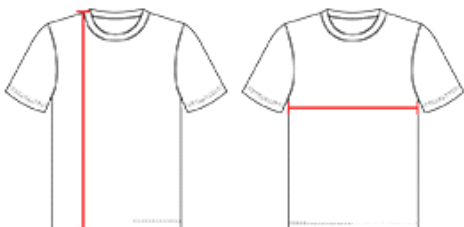

#282000 **YOUTH** B-TECH YOUTH TEE

- Badger heat seal logo on left sleeve
- Self-fabric collar
- Badger sport paneled shoulder for maximum movement
- Soft cotton-like feel
- 94% Polyester / 6% Spandex moisture management/antimicrobial performance fabric
- Double-needle hem

COLORS

SPECIFICATIONS

Color	XS	S	M	L	XL
Piece Weight measured in pounds	0.24	0.24	0.24	0.24	0.24
Spec Body Length measured in inches	21	23	25	26	27
Spec Chest Width measured in inches	15	16	17	18	19
Case Count # of units per case	36	36	36	36	36

HOW TO MEASURE

These product specifications reference a product's measurements. For sizing information and guidance, please reference our sizing charts.

BODY LENGTH

Measured on the front from the shoulder/neck intersection to the bottom of the garment.

CHEST WIDTH

Measured across the chest, 1" below the armhole seam.