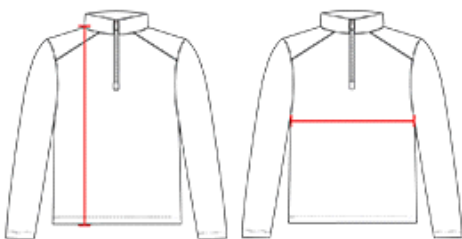

HOW TO MEASURE

These product specifications reference a product's measurements. For sizing information and guidance, please reference our sizing charts.

BODY LENGTH

Measured on the front from the shoulder/neck intersection to the bottom of the garment.

CHEST WIDTH

Measured across the chest, 1" below the armhole seam.