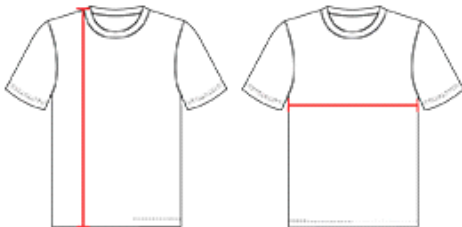

BK

NY

RD

RY

WH

CC

GY

SPECIFICATIONS

| Color | S | M | L | XL |
|---|------|------|------|------|
| Piece Weight measured in pounds | 0.36 | 0.36 | 0.36 | 0.36 |
| Case Count # of units per case | 1 | 1 | 1 | 1 |

HOW TO MEASURE

These product specifications reference a product's measurements. For sizing information and guidance, please reference our sizing charts.

BODY LENGTH

Measured on the front from the shoulder/neck intersection to the bottom of the garment.

CHEST WIDTH

Measured across the chest, 1" below the armhole seam.