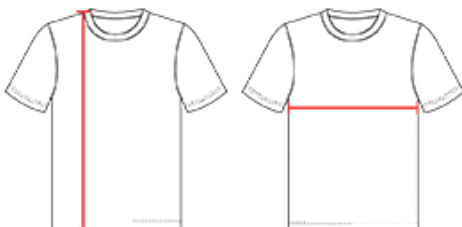

## SPECIFICATIONS

| Color   | XS   | S    | M    | L    | XL   | 2XL  | 3XL  | 4XL  |
|---|------|------|------|------|------|------|------|------|
| <b>Piece Weight</b><br>measured in pounds     | 0.36 | 0.36 | 0.36 | 0.36 | 0.36 | 0.36 | 0.36 | 0.36 |
| <b>Spec Body Length</b><br>measured in inches | 28   | 29   | 30   | 31   | 32   | 33   | 34   | 35   |
| <b>Spec Chest Width</b><br>measured in inches | 17   | 19   | 21   | 23   | 25   | 27   | 29   | 31   |
| <b>Case Count</b><br># of units per case      | 36   | 36   | 36   | 36   | 36   | 36   | 24   | 24   |

### BODY LENGTH

Measured on the front from the shoulder/neck intersection to the bottom of the garment.