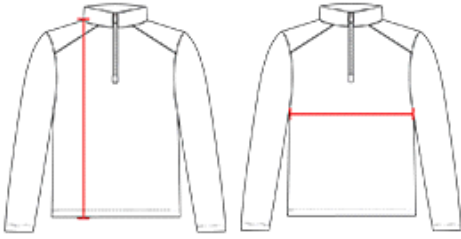

#417900 **WOMEN'S** SPORT TONAL BLEND WOMEN'S 1/4 ZIP

- Badger heat seal logo on left sleeve
- Sublimated sport shoulder
- Badger Sport paneled shoulder for maximum movement
- Double-needle hem
- Thumbholes in sleeves
- collar and sleeves
- Self-fabric collar with 8" locking zipper
- 100% Polyester moisture management/antimicrobial fabric

COLORS

SPECIFICATIONS

Color	XS	S	M	L	XL	2XL
Piece Weight measured in pounds	0.36	0.36	0.36	0.36	0.36	0.36
Spec Body Length measured in inches	26	27	28	29	30	31
Spec Chest Width measured in inches	16 1/2	17 1/2	19	21	23	25
Case Count # of units per case	36	36	36	36	36	36

HOW TO MEASURE

These product specifications reference a product's measurements.
For sizing information and guidance, please reference our sizing charts.

BODY LENGTH

Measured on the front from the shoulder/neck intersection to the bottom of the garment.