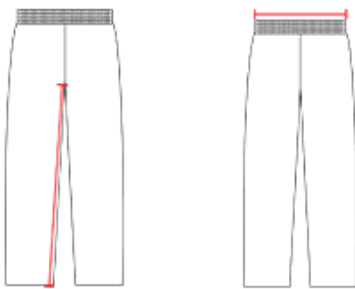

#610RUS MEN'S ADULT INTERCEPTION FOOTBALL PANT

- 100% Flex Stretch Double Knit 12 Oz. Polyester
- Five Panel Back Construction With No-Fly Crotch
- Thigh And Knee Pad Pocket
- Internal Slotted Elastic Waist
- Inner Drawcord

COLORS

SPECIFICATIONS

Color	XS	S	M	L	XL	2XL	3XL	4XL
Piece Weight measured in pounds	0.51	0.51	0.51	0.51	0.51	0.51	0.51	0.51
Case Count # of units per case	24	24	24	24	24	24	24	24

HOW TO MEASURE

These product specifications reference a product's measurements. For sizing information and guidance, please reference our sizing charts.

WAIST WIDTH

Measured across the top of the waist opening.

INSEAM

Measured from crotch point to bottom leg opening.