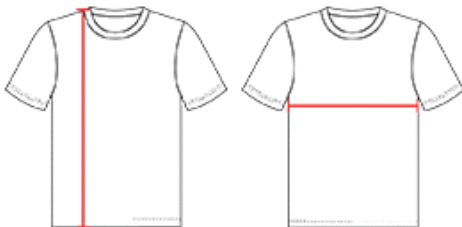

#531RWY **GIRLS'** GIRLS REVERSIBLE BASKETBALL JERSEY

- 100% Extreme Pin Dot Cationic Colorfast Fibers-Colors
- 100% Plaited Knit Colorfast Polyester Withmoisture Management Fibers - White
- Two Color Double Ply Fully Reversible Short
- Contrast Fabrics On Each Side
- Colored Side Andcontrast Inserts Are Extrme Pin Dot Cationic Colorfast Polyester Pin Dot Mesh Withmoisture Management Fibers

COLORS

SPECIFICATIONS

Color	S	M	L	L
Piece Weight measured in pounds	0.51	0.51	0.51	0.51
Case Count # of units per case	60	55	50	100

HOW TO MEASURE

These product specifications reference a product's measurements. For sizing information and guidance, please reference our sizing charts.

BODY LENGTH

Measured on the front from the shoulder/neck intersection to the bottom of the garment.

CHEST WIDTH

Measured across the chest, 1" below the armhole seam.