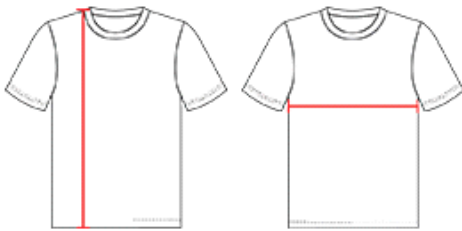

#SJ102A MEN'S ADULT HEADER SOCCER JERSEY

- 100% Extreme Diamond Knit Mock Mesh Cationic Colorfast Polyester With Moisture Managementfibers
- 100% Polyester Rib Knit
- Solid Color Diamond Knit Body With Contrast Color Body Fabric Inserts On Shoulders
- Body Color Reverse Facing Diamond Knit Set-Inshort Sleeves With Contrast Color Over Hemmedsleeve End Binding
- Matching Body Color Set-In Ribbed Crew Neck Collar
- Straight Hemmed Bottom And Sleeves

COLORS

SPECIFICATIONS

Color	S	S	M	M	M	L	L	L	XL	XL	XL	2XL	2XL	2XL
Piece Weight measured in pounds	0.38	0.38	0.38	0.38	0.38	0.38	0.38	0.38	0.38	0.38	0.38	0.38	0.38	0.38
Case Count # of units per case	200	65	200	100	65	200	100	65	200	100	65	200	65	100

HOW TO MEASURE

These product specifications reference a product's measurements. For sizing information and guidance, please reference our sizing charts.

BODY LENGTH

Measured on the front from the shoulder/neck intersection to the bottom of the garment.