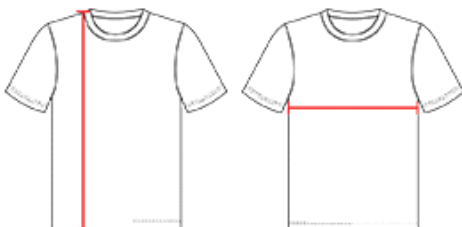

#436600 WOMEN'S PRO HEATHER RACERBACK TANK

- 100% Heathered Polyester moisture management fabric
- A-line body
- Racerback w/ room to print
- Badger heat seal logo on center back
- Double-needle hem

COLORS

SPECIFICATIONS

Color	XS	S	M	L	XL	2XL
Piece Weight measured in pounds	0.36	0.36	0.36	0.36	0.36	0.36
Spec Body Length measured in inches	25	26	27	28	29	30
Spec Chest Width measured in inches	14 1/2	16	17 1/2	19	20 1/2	22
Case Count # of units per case	36	36	36	36	36	36

HOW TO MEASURE

These product specifications reference a product's measurements. For sizing information and guidance, please reference our sizing charts.

BODY LENGTH

Measured on the front from the shoulder/neck intersection to the bottom of the garment.

CHEST WIDTH

Measured across the chest, 1" below the armhole seam.