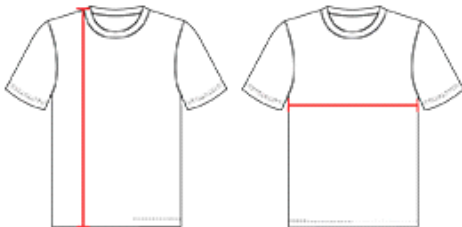

#A105BW WOMEN'S WOMENS BLANK REVERSIBLE WNBA RACERBACK JERSEY

- 100% Extreme Power Flex Cationic Colorfast Polyester With Moisture Management Fibers
- Double Ply Extreme Tear Drop Fully Reversible Jersey
- Soft Cool Hand
- Lightweight Basketball Mock Mesh
- Contrasting Color Exposed Top Stitching Across Upper Chest On Front And Back On Both Colorway Sides Of Jersey
- Women's Fit Jersey With Racerback

COLORS

SPECIFICATIONS

Color	S	M	L	XL	2XL
Piece Weight measured in pounds	0.51	0.51	0.51	0.51	0.51
Case Count # of units per case	80	80	70	70	60

HOW TO MEASURE

These product specifications reference a product's measurements. For sizing information and guidance, please reference our sizing charts.

BODY LENGTH

Measured on the front from the shoulder/neck intersection to the bottom of the garment.

CHEST WIDTH

Measured across the chest, 1" below the armhole seam.