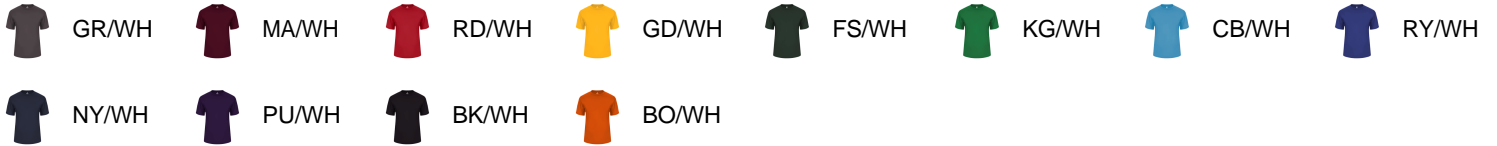

#525000 YOUTH C2 COLORBLOCK YOUTH TEE

- Self-fabric collar
- 100% polyester moisture management/antimicrobial performance fabric
- Contrast side panels
- Double-needle hem

COLORS

SPECIFICATIONS

Color	XS	S	M	L	XL
Piece Weight measured in pounds	0.27	0.27	0.27	0.27	0.27
Spec Body Length measured in inches	22	23	25	26	27
Spec Chest Width measured in inches	15	16	17	18	19
Case Count # of units per case	72	72	72	72	72