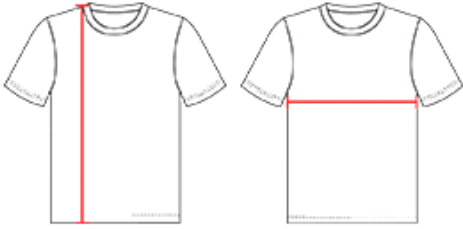

#414000 **MEN'S** DIGITAL HOOK TEE

- Badger heat seal logo on left sleeve
- Self-fabric collar
- 100% Polyester moisture management/antimicrobial performance fabric
- Double-needle hem
- Sublimated panel inserts

COLORS

SPECIFICATIONS

Color	XS	S	M	L	XL	2XL	3XL	4XL
Piece Weight measured in pounds	0.36	0.36	0.36	0.36	0.36	0.36	0.36	0.36
Spec Body Length measured in inches	28	29	30	31	32	33	34	35
Spec Chest Width measured in inches	17	19	21	23	25	27	29	31
Case Count # of units per case	36	36	36	36	36	36	24	24

HOW TO MEASURE

These product specifications reference a product's measurements.
For sizing information and guidance, please reference our sizing charts.

BODY LENGTH

Measured on the front from the shoulder/neck intersection to the bottom of the garment.