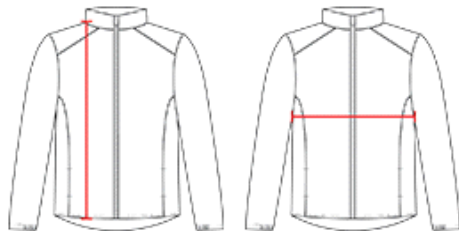

#3J13A MEN'S ADULT MULTI SPORT TRAVEL JACKET

- 100% Polyester Wind Resistant Breathable Microfiber With Soft Hand
- Solid Color Body Outer Shell With Contrast Color Piping
- Main Body Color Matches Extreme Mock Mesh Inserts On Front Of Chest
- Front Sides And Upper Back

COLORS

SPECIFICATIONS

Color	S	M	L	XL	2XL	3XL
Piece Weight measured in pounds	0.51	0.51	0.51	0.51	0.51	0.51
Case Count # of units per case	40	40	40	40	30	20

HOW TO MEASURE

These product specifications reference a product's measurements. For sizing information and guidance, please reference our sizing charts.

BODY LENGTH

Measured on the front from the shoulder/neck intersection to the bottom of the garment.

CHEST WIDTH

Measured across the chest, 1" below the armhole seam.