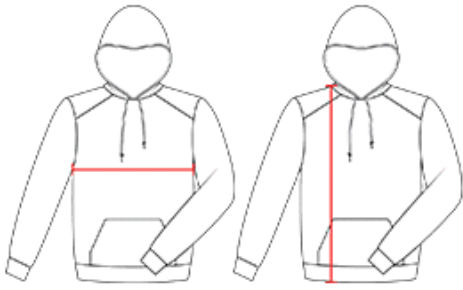

#145400 **UNISEX**

PERF. FLEECE HOOD

- 100% polyester moisture management fleece fabric
- Front pouch pocket with hook and loop closures for headset opening
- Badger sport paneled shoulder for maximum movement
- Embroidered badger logo on left sleeve
- Side and underarm textured waffle weave panels
- Poly rib cuff and waist

COLORS

SPECIFICATIONS

Color	XS	S	M	L	XL	2XL	3XL	4XL
Piece Weight measured in pounds	1.22	1.22	1.22	1.22	1.22	1.22	1.22	1.22
Spec Body Length measured in inches	28 1/2	29	29 1/2	30	30 1/2	31	31 1/2	32
Spec Chest Width measured in inches	19	20	22	24	26	28	30	32
Case Count # of units per case	24	24	24	24	24	24	12	12

HOW TO MEASURE

These product specifications reference a product's measurements.
For sizing information and guidance, please reference our sizing charts.

BODY LENGTH

Measured on the front from the shoulder/neck intersection to the bottom of the garment.