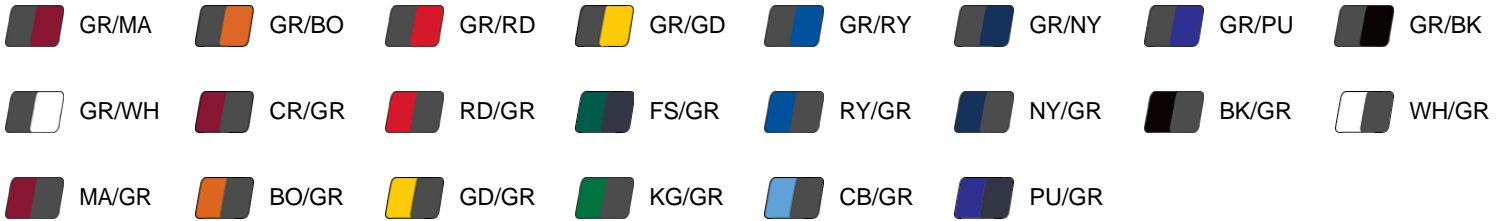

#414700 MEN'S DRIVE TEE

- Badger heat seal logo on left sleeve
- Self-fabric collar
- Front and back contrast inserts with piping
- 100% polyester moisture management/antimicrobial performance fabric
- Double-needle hem

COLORS

SPECIFICATIONS

Color	S	M	L	XL	2XL	3XL	4XL
Piece Weight measured in pounds	0.36	0.36	0.36	0.36	0.36	0.36	0.36
Spec Body Length measured in inches	29	30	31	32	33	34	35
Spec Chest Width measured in inches	19	21	23	25	27	29	31
Case Count # of units per case	36	36	36	36	36	24	24