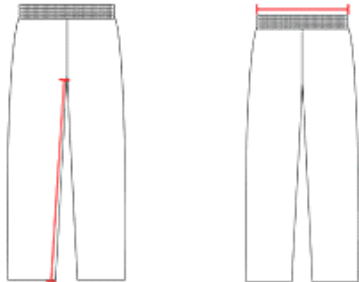

HOW TO MEASURE

These product specifications reference a product's measurements. For sizing information and guidance, please reference our sizing charts.

WAIST WIDTH

Measured across the top of the waist opening.

INSEAM

Measured from crotch point to bottom leg opening.