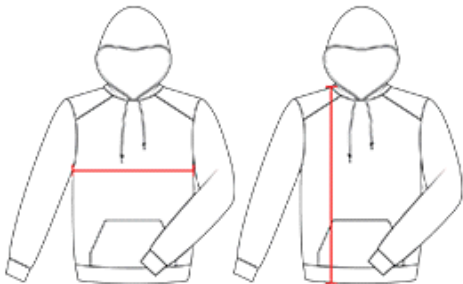

#126400 **UNISEX**

FORCE C/B HOOD

- Front pouch pockets with headset opening
- Badger sport paneled shoulder for maximum movement
- side inserts and hood lining
- Two-ply hood with drawcord
- 9.5 oz. Ringspun 60% cotton/ 40% Polyester
- Spandex reinforced rib knit cuffs and waistband
- Embroidered badger logo on left sleeve
- Force underarm

COLORS

SPECIFICATIONS

Color	XS	S	M	L	XL	2XL	3XL	4XL
Piece Weight measured in pounds	1.60	1.60	1.60	1.60	1.60	1.60	1.60	1.60
Spec Body Length measured in inches	28 1/2	29	29 1/2	30	30 1/2	31	31 1/2	32
Spec Chest Width measured in inches	19	20	22	24	26	28	30	32
Case Count # of units per case	24	24	24	24	24	24	12	12

HOW TO MEASURE

These product specifications reference a product's measurements. For sizing information and guidance, please reference our sizing charts.

BODY LENGTH

Measured on the front from the shoulder/neck intersection to the bottom of the garment.