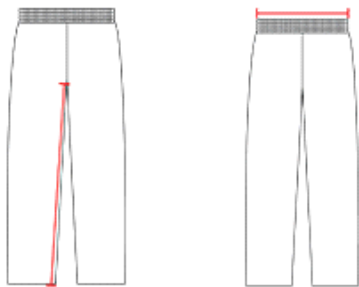

HOW TO MEASURE

These product specifications reference a product's measurements. For sizing information and guidance, please reference our sizing charts.

WAIST WIDTH

Measured across the top of the waist opening.

INSEAM

Measured from crotch point to bottom leg opening.