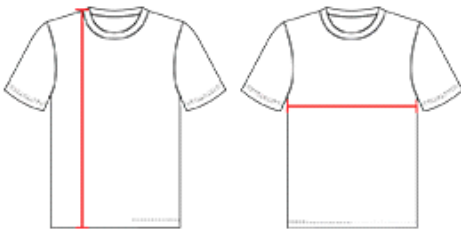

BODY LENGTH

Measured on the front from the shoulder/neck intersection to the bottom of the garment.

CHEST WIDTH

Measured across the chest, 1" below the armhole seam.