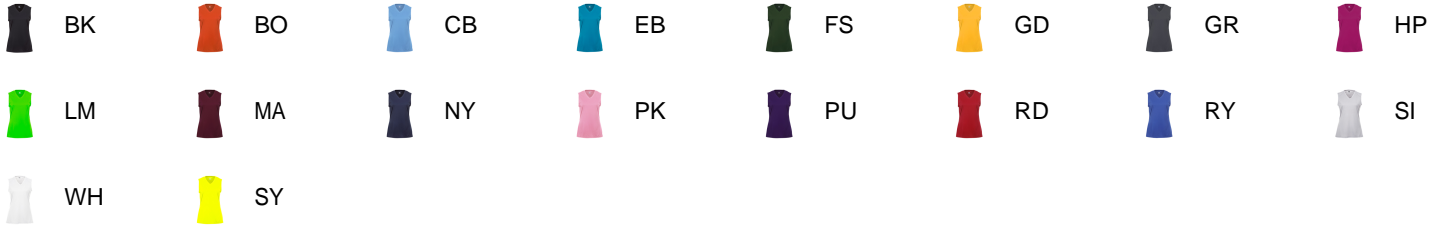

#216300 **GIRLS'** B-CORE GIRLS' SLEEVELESS TEE

- Self-fabric lap v-neck collar
- Badger Sport paneled shoulder for maximum movement
- 100% Polyester moisture management/antimicrobial performance fabric
- Badger heat seal logo on center back
- Double-needle hem

COLORS

SPECIFICATIONS

Color	XS	S	M	L	XL
Piece Weight measured in pounds	0.25	0.25	0.25	0.25	0.25
Spec Body Length measured in inches	19	20	21	22	23
Spec Chest Width measured in inches	14	14	15	16	17
Case Count # of units per case	36	36	36	36	36