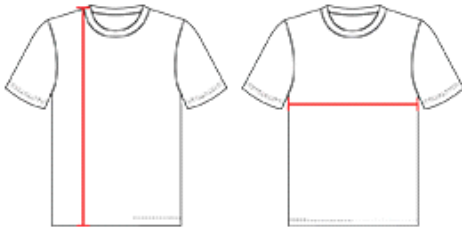

#A506RLA MEN'S

ADULT NBA REVERSIBLE GAME JERSEY

- 100% Extreme Microfiber Cationic Colorfast Polyester With Moisture Management Fibers
- Oversized "Pro-Cut" With Slimmer Shoulder Width
- Two Color Double Ply Fully Reversible Jersey

COLORS

SPECIFICATIONS

Color	S	M	L	XL	2XL
Piece Weight measured in pounds	0.51	0.51	0.51	0.51	0.51
Case Count # of units per case	90	80	70	60	50

HOW TO MEASURE

These product specifications reference a product's measurements. For sizing information and guidance, please reference our sizing charts.

BODY LENGTH

Measured on the front from the shoulder/neck intersection to the bottom of the garment.

CHEST WIDTH

Measured across the chest, 1" below the armhole seam.