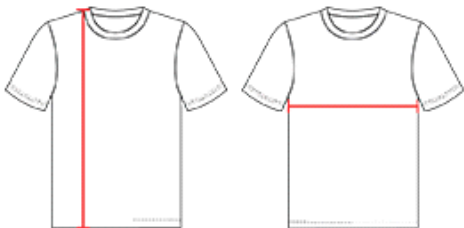

#506CAW WOMEN'S WOMENS FASTPITCH CREW NECK JERSEY

- 100% Extreme Microfiber Cationic Colorfast Polyester With Moisture Management Fibers
- Solid Color Extreme Microfiber Body
- Contrast Color Side Inserts (On Both Front And Back) That Begin At The Bottom Of Shirt And Extend Up To Middle Of Inset Sleeves Coming To A Point

COLORS

SPECIFICATIONS

Color	S	M	L	XL	2XL
Piece Weight measured in pounds	0.42	0.42	0.42	0.42	0.42
Case Count # of units per case	80	80	60	60	50

HOW TO MEASURE

These product specifications reference a product's measurements. For sizing information and guidance, please reference our sizing charts.

BODY LENGTH

Measured on the front from the shoulder/neck intersection to the bottom of the garment.

CHEST WIDTH

Measured across the chest, 1" below the armhole seam.