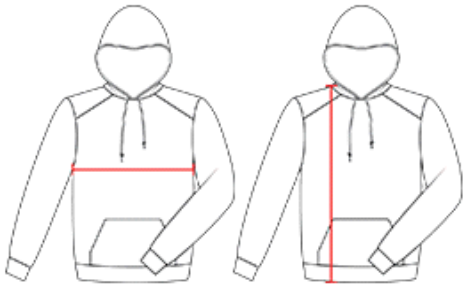

These product specifications reference a product's measurements.
For sizing information and guidance, please reference our sizing charts.

BODY LENGTH

Measured on the front from the shoulder/neck intersection to the bottom of the garment.

CHEST WIDTH

Measured across the chest, 1" below the armhole seam.