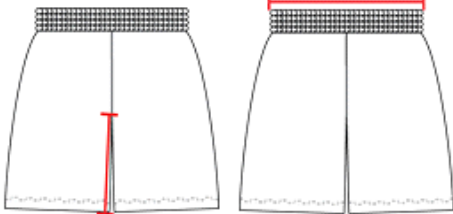

#727700 **WOMEN'S** AERO WOMEN'S SHORT

- 2.75" inseam
- Badger heat seal logo on left hip
- 100% Polyester moisture management/antimicrobial performance fabric
- Self-fabric binding on hem
- 1" Covered elastic waistband with drawcord
- Inner brief with elastic leg opening
- Contrast front and back inserts

COLORS

SPECIFICATIONS

Color	XS	S	M	L	XL	2XL
Piece Weight measured in pounds	0.45	0.45	0.45	0.45	0.45	0.45
Spec Inseam	2 3/4	2 3/4	2 3/4	2 3/4	2 3/4	2 3/4
Case Count # of units per case	36	36	36	36	36	36

HOW TO MEASURE

These product specifications reference a product's measurements. For sizing information and guidance, please reference our sizing charts.

INSEAM

Measured from crotch point to bottom leg opening.