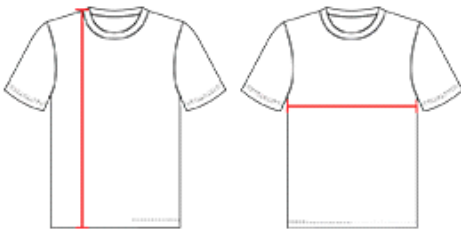

#754 **MEN'S** ADULT PRO FLEX CUT BELT LENGTH FOOTBALL JERSEY

- 100% Extreme Mesh Cationic Colorfast Polyester (Top Front And Back Body)
- 85% Polyester/15%Elastane 4-Way Stretch Mesh (Bottom Front And Back Body)
- 100% Extreme Dazzle Cationic Colorfast Polyester (Yoke And Sleeves)
- 88% Polyester/12% Elastane (Cuffs And Collar)
- Belt Length Pro-Flex Cut
- Tailored Jersey That Contours To The Shoulder And Arms For Improved Range Of Motion and No-Grab Fit

COLORS

SPECIFICATIONS

Color	S	M	L	XL	2XL	3XL
Piece Weight measured in pounds	0.51	0.51	0.51	0.51	0.51	0.51
Case Count # of units per case	60	60	60	60	55	55

HOW TO MEASURE

These product specifications reference a product's measurements. For sizing information and guidance, please reference our sizing charts.

BODY LENGTH

Measured on the front from the shoulder/neck intersection to the bottom of the garment.

CHEST WIDTH

Measured across the chest, 1" below the armhole seam.