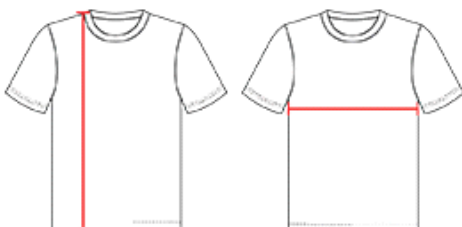

#294000 **YOUTH**

TRI-BLEND YOUTH TEE

- 65% Polyester/25% Mercerized Cotton/10% Rayon moisture management/antimicrobial performance fabric
- Double-needle hem
- Badger Sport paneled shoulder for maximum movement
- Self-fabric collar
- Badger heat seal logo on left sleeve

COLORS

SPECIFICATIONS

Color	XS	S	M	L	XL
Piece Weight measured in pounds	0.00	0.00	0.00	0.00	0.00
Case Count # of units per case	1	1	1	1	1

HOW TO MEASURE

These product specifications reference a product's measurements. For sizing information and guidance, please reference our sizing charts.

BODY LENGTH

Measured on the front from the shoulder/neck intersection to the bottom of the garment.

CHEST WIDTH

Measured across the chest, 1" below the armhole seam.