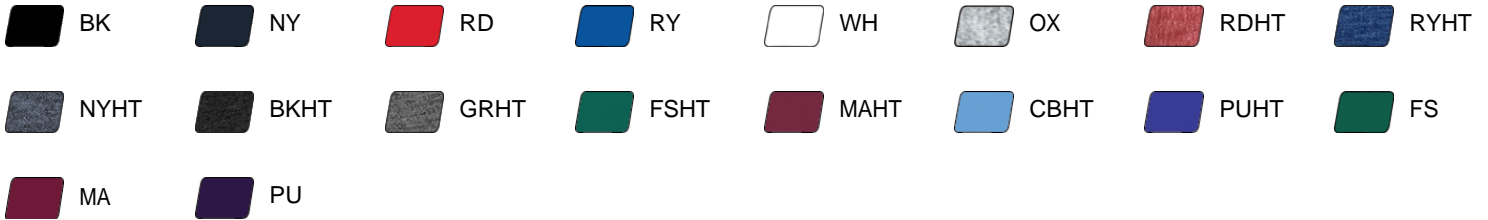

#294000 **YOUTH**

TRI-BLEND YOUTH TEE

- 65% Polyester/25% Mercerized Cotton/10% Rayon moisture management/antimicrobial performance fabric
- Double-needle hem
- Badger Sport paneled shoulder for maximum movement
- Self-fabric collar
- Badger heat seal logo on left sleeve

COLORS

SPECIFICATIONS

Color	XS	S	M	L	XL
Piece Weight measured in pounds	0.00	0.00	0.00	0.00	0.00
Case Count # of units per case	1	1	1	1	1

HOW TO MEASURE

These product specifications reference a product's measurements. For sizing information and guidance, please reference our sizing charts.