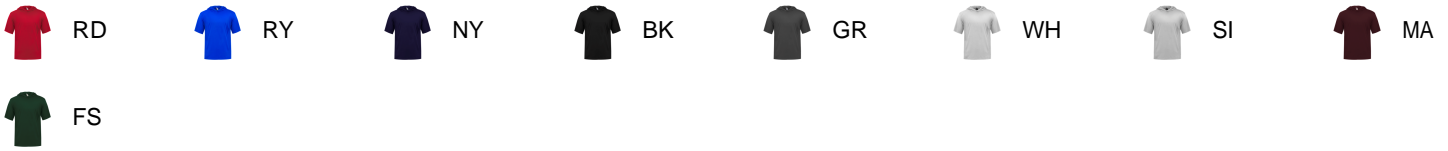

#212300

B-CORE S/S YOUTH HOOD TEE

- 100% Polyester moisture management/antimicrobial performance fabric
- Badger sport shoulder for maximum movement
- Self-fabric hood with drawcord
- Double-needle hem
- Badger heat seal logo on left sleeve

COLORS

SPECIFICATIONS

Color	XS	S	M	L	XL
Piece Weight measured in pounds	0.25	0.25	0.25	0.25	0.25
Spec Body Length measured in inches	21	23	25	26	27
Spec Chest Width measured in inches	15	16	17	18	19
Case Count # of units per case	36	36	36	36	36