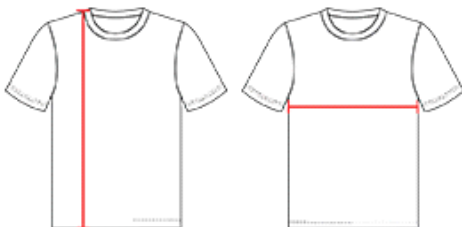

# #220100 YOUTH GRIT YOUTH TEE

- 100% Polyester moisture management/antimicrobial performance fabric
- Sublimated back body
- Badger sport shoulder for maximum movement
- Self-fabric collar
- Double-needle hem
- Badger heat seal logo on left sleeve

## SPECIFICATIONS

Color	XS	S	M	L	XL
<b>Piece Weight</b> measured in pounds	0.25	0.25	0.25	0.25	0.25
<b>Spec Body Length</b> measured in inches	21	23	25	26	27
<b>Spec Chest Width</b> measured in inches	15	16	17	18	19
<b>Case Count</b> # of units per case	36	36	36	36	36

### BODY LENGTH

Measured on the front from the shoulder/neck intersection to the bottom of the garment.