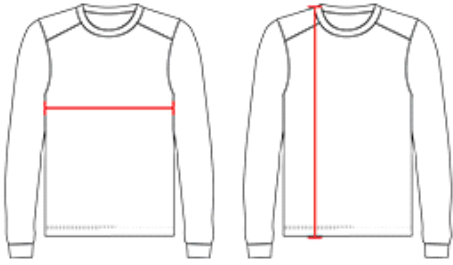

#520400 **YOUTH** C2 L/S YOUTH TEE

- 100% Polyester moisture management/antimicrobial performance fabric
- Double-needle hem
- Self-fabric collar and cuffs

COLORS

SPECIFICATIONS

Color	XS	S	M	L	XL
Piece Weight measured in pounds	0.27	0.27	0.27	0.27	0.27
Spec Body Length measured in inches	22	23	25	26	27
Spec Chest Width measured in inches	15	16	17	18	19
Case Count # of units per case	72	72	72	72	72

HOW TO MEASURE

These product specifications reference a product's measurements.
For sizing information and guidance, please reference our sizing charts.

BODY LENGTH

Measured on the front from the shoulder/neck intersection to the bottom of the garment.

CHEST WIDTH

Measured across the chest, 1" below the armhole seam.