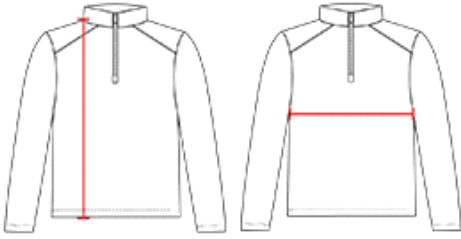

#419300 **WOMEN'S** BLEND WOMEN'S 1/4 ZIP

- Badger heat seal logo on left sleeve
- Badger Sport paneled shoulder for maximum movement
- Double-needle hem
- 100% Sublimated Polyester moisture management/antimicrobial fabric
- Thumbholes in sleeves
- Self-fabric collar with 8" locking zipper

COLORS

SPECIFICATIONS

Color	XS	S	M	L	XL	2XL
Piece Weight measured in pounds	0.36	0.36	0.36	0.36	0.36	0.36
Spec Body Length measured in inches	26	27	28	29	30	31
Spec Chest Width measured in inches	16	17.5	19	21	23	25
Case Count # of units per case	36	36	36	36	36	36

HOW TO MEASURE

These product specifications reference a product's measurements.
For sizing information and guidance, please reference our sizing charts.

BODY LENGTH

Measured on the front from the shoulder/neck intersection to the bottom of the garment.