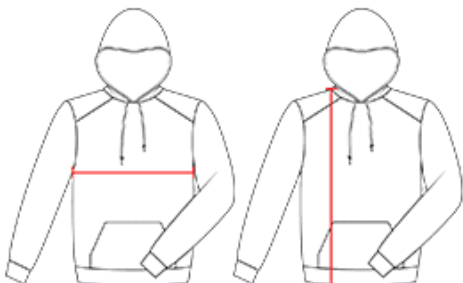

#243100 YOUTH

LINE EMBOSSED YOUTH HOOD

- 100% Embossed Polyester moisture management fleece fabric
- Front pouch pocket with hook and loop closures
- Self-fabric cuffs and waistband
- Badger sport shoulder for maximum movement
- Headset opening
- Embroidered Badger logo on left sleeve
- No drawcord on youth garments

COLORS

SPECIFICATIONS

Color	XS	S	M	L	XL
Piece Weight measured in pounds	1.06	1.06	1.06	1.06	1.06
Spec Body Length measured in inches	21	23	25	27	29
Spec Chest Width measured in inches	17	18	19	20	21
Case Count # of units per case	24	24	24	24	24

HOW TO MEASURE

These product specifications reference a product's measurements. For sizing information and guidance, please reference our sizing charts.

BODY LENGTH

Measured on the front from the shoulder/neck intersection to the bottom of the garment.