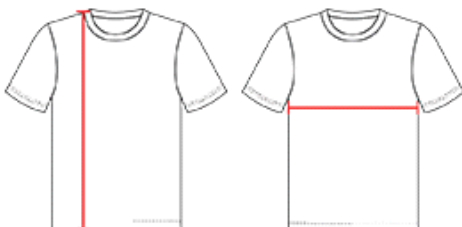

#411100 WOMEN'S B-CORE WOMEN'S RACERBACK HOOD TANK

- 100% Polyester moisture management/antimicrobial performance fabric
- Self-fabric hood with drawcord
- A-line body
- Racerback w/ room to print
- Badger heat seal logo on lower left front body
- Double-needle hem

COLORS

SPECIFICATIONS

Color	XS	S	M	L	XL	2XL
Piece Weight measured in pounds	0.36	0.36	0.36	0.36	0.36	0.36
Spec Body Length measured in inches	25	26	27	28	29	30
Spec Chest Width measured in inches	14.5	16	17.5	19	20.5	22
Case Count # of units per case	36	36	36	36	36	36

HOW TO MEASURE

These product specifications reference a product's measurements. For sizing information and guidance, please reference our sizing charts.

BODY LENGTH

Measured on the front from the shoulder/neck intersection to the bottom of the garment.

CHEST WIDTH

Measured across the chest, 1" below the armhole seam.